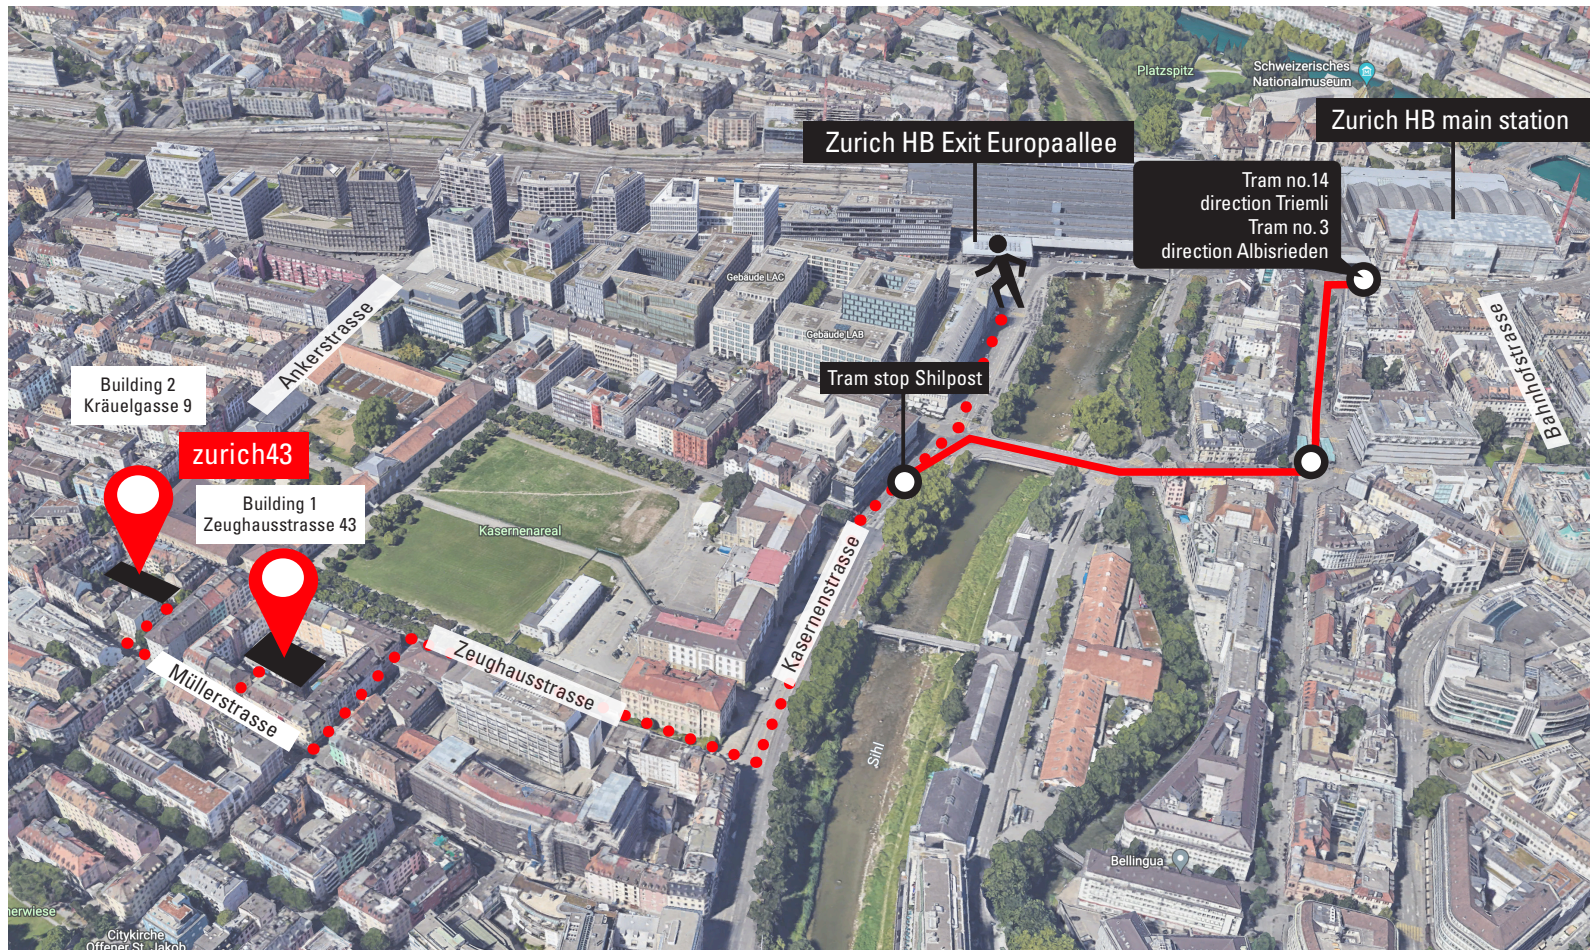

# How to Find Us

Entrance to Building 1 by Müllerstrasse 52  
Walking distance from Zurich HB exit Europaallee: 10 min